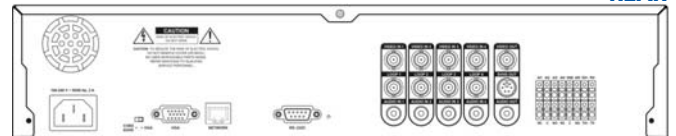

PDR-4LX

Specifications

VIDEO

Signal Format	PAL or NTSC (Auto Detect)	Composite Video Resolution	720 x 480 (NTSC), 720 x 576 (PAL)
Video Input	Composite: 4 Looping, BNC, Auto-Terminating	Monitor Output	Composite: 1 BNC, SVHS: 1 Y/C, VGA:1
Playback and Record Speed	Up to 100ips @1CIF (PAL) Simplex	Record Resolution	1CIF: 336 x 272 2CIF: 672 x 272

INPUTS/OUTPUTS

Alarm Input	4 TTL, Programmable as NC/NO	Alarm Output	2 Relay
Alarm Reset Input	1 TTL	Internal Buzzer	80dB at 10cm
Remote Control	RS-485		
Network Connectivity	10/100 Base Ethernet (RJ-45), Standard RS-232C Connection for external modem		
Audio Input	4 Line in	Audio Output	1 Line out

CONNECTOR

Video Input	Composite: 4 Looping, BNC	Monitor Output	Composite: 1 BNC, SVHS: 1 Y/C, VGA:1
Audio Input	4 RCA	Audio Output	1 RCA
Alarm Input	4 Screwless, Push button type, Terminal Blocks	Alarm Output	2 Screwless, Push button type, Terminal Blocks
Alarm Reset Input	1 Screwless, Push button type, Terminal Block	RS-232C Serial Port	DB(9)
RS-485 Serial Port	Terminal Block	USB Port	1 (Front) (USB 1.1)

STORAGE

Primary Storage	120 Gig + (Optional 2 Extra HDD) EIDE HDD (up to 3)
Secondary Storage	Internal CD-RW Drive, USB HDD, USB CD-RW, USB Flash Device

GENERAL

Dimensions (W x H x D)	16.9" x 3.5" x 14.0" (430mm x 88mm x 355mm)	Unit Weight	17 lbs (7.9 Kg)
Operating Temperature	41°F to 104°F (5°C to 40°C)	Operating Humidity	0% to 90%
Power	100 to 240 VAC, 50/60Hz, 2/1A		

MISCELLANEOUS

Approvals	FCC, CE, UL

Specifications subject to change without notice

PDR-4LX Recording Time (based on 120GB)