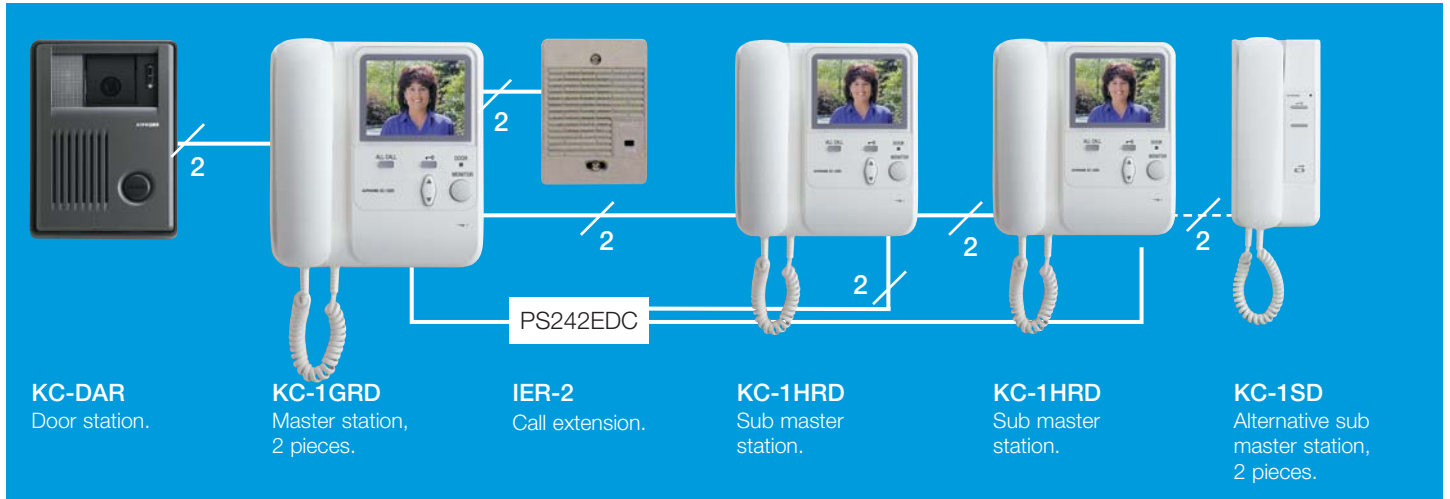

KC Series

Video Sentry

1 entry and 3 stations

**Compact Colour
Audio Video Entry Security Intercom**

KC Colour Video Intercom

Video Sentry Colour Tilt

Features

- One video door station and up to three internal monitors
- Clear and crisp colour image with 100 mm TFT display and Digital Signal Processor.
- Handsfree Audio and Video monitoring.
- Tilt control for camera allows easy viewing for children, people in wheelchairs or taller people.
- All calls allow internal announcements, plus 2-way communication via handset.
- White LED illumination for low light viewing.
- Door release control from internal stations.

Cables

0.65 mm ~ 1.0 mm. Use 1.0 mm vinyl jacketed PE (polyethylene) insulation for maximum distance. If PVC insulated cable is used, maximum distance to farthest monitor is 30 m.

Wiring

Wiring from master to sub monitor stations must be daisy-chained, not homerun.

Power Supply

For maximum distance of 100 m, run a separate 2 conductor wire from power supply to each monitor, or install a power supply at each monitor location.

Specifications

Power Source	24V DC, 2 AMP. PS242EDC. KC-1GRD: 650mA. 70mA standby. KC-1HRD: 500mA. 50mA standby. KC-1SD: 70mA. 50mA standby.	
Video monitor	4 inch TFT colour LCD.	
Call-in	4-tone chime. Electronic pretone & voice between rooms with adjustable volume.	
Image view area	Approx. 60 cm horizontal, 111-235 cm vertical mounted at 130 cm high and at 50 cm from camera.	
Night viewing	White light projected up to 30 cm, from camera. Background scene beyond 30 cm, cannot be seen.	
Door release	Contact rating: 12V AC, 400mA.	
Wiring	2 parallel wires to door. 4 wires in loop between rooms.	
Distance		
Diameter	0.65 mm	1.0 mm
KC-1GRD to door	50 m	100 m
From 1st to last monitor	50 m	100 m

Additional Options

KA-DGR Panel
Stainless steel box for KC-DAR.

IER-2
Call extension.

KAW-D
30° angle box for KC-DAR.

EL-9S
Door release, 12 VAC, 0.35A. Requires AC transformer.

Your local Aiphone reseller: